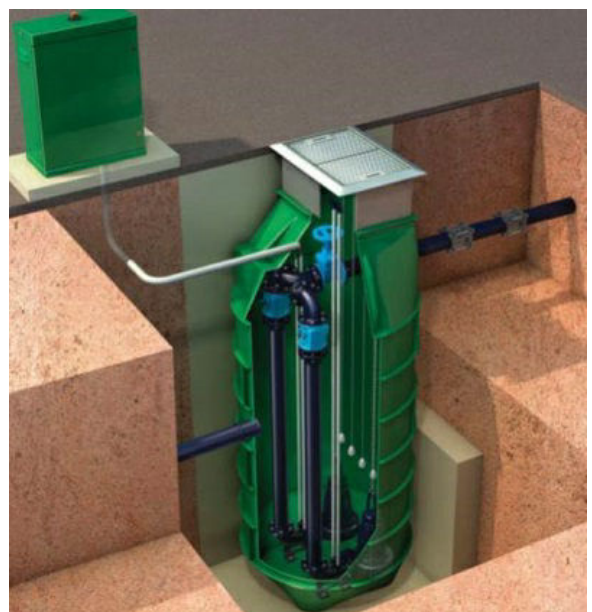

# Flygt SPS Package Pump Station

## GRP pumping station

- GRP construction package pump station
- Dual pump station suitable for pumps ranging in size from 1.3 - 22 kW
- Supplied with all internal pumping equipment, including floats and control equipment.
- Standard tank sizes available:

Model	Diameter	Height
SPS 1000	1m	1.5m - 2.5m
SPS 1200	1.2m	2m - 6m
SPS 1500	1.5m	2m - 6m
SPS 1800	1.8m	2m - 6m
SPS 2500	2.5m	2m - 6m

T: 01606 86 3343  
F: 01606 86 3159  
E: [winsford@pumpsupplies.co.uk](mailto:winsford@pumpsupplies.co.uk)