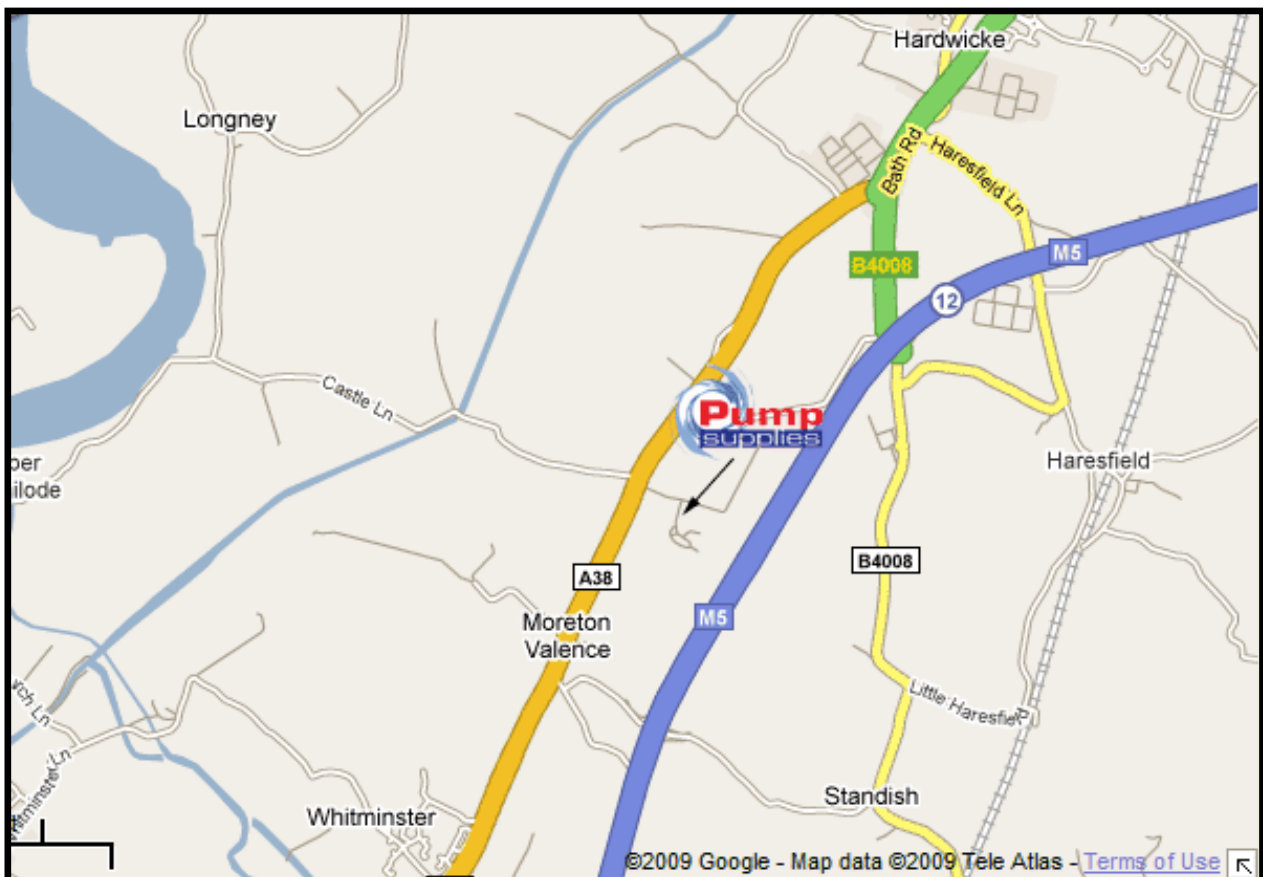

GLOUCESTER DEPOT

**UNIT 1 – THE OLD AIRFIELD
MORETON VALENCE
GLOUCESTER
GL2 7NG**

OPENING HOURS

**Monday – Friday
0700 – 1730**

**TEL: 01452 726999
FAX: 01452 721746**

**Saturday
0700 - 1100**

DIRECTIONS TO THE DEPOT

We have pleasure in advising you on directions as follows.

SOUTHBOUND DIRECTION M5

At Junction 12, exit towards A38 Gloucester

At the roundabout at the top of slip road, take the 3rd exit onto B4008

At the Cross Keys Roundabout (petrol station on left), take the 2nd exit onto the A38 (1st left is into petrol station)

Stay on the A38 for approximately 1.4 miles

Turn left at the sign post "The Old Airfield" at about 300m Pump Supplies will be in front of you.

NORTHBOUND DIRECTION M5

At junction 13, left at roundabout on the A419.

After ¼ mile turn right at roundabout onto the A38 Gloucester.

Stay on A38 for 1.5 miles.

Turn right at the sign post "The Old Airfield" at about 300m Pump Supplies will be in front of you.