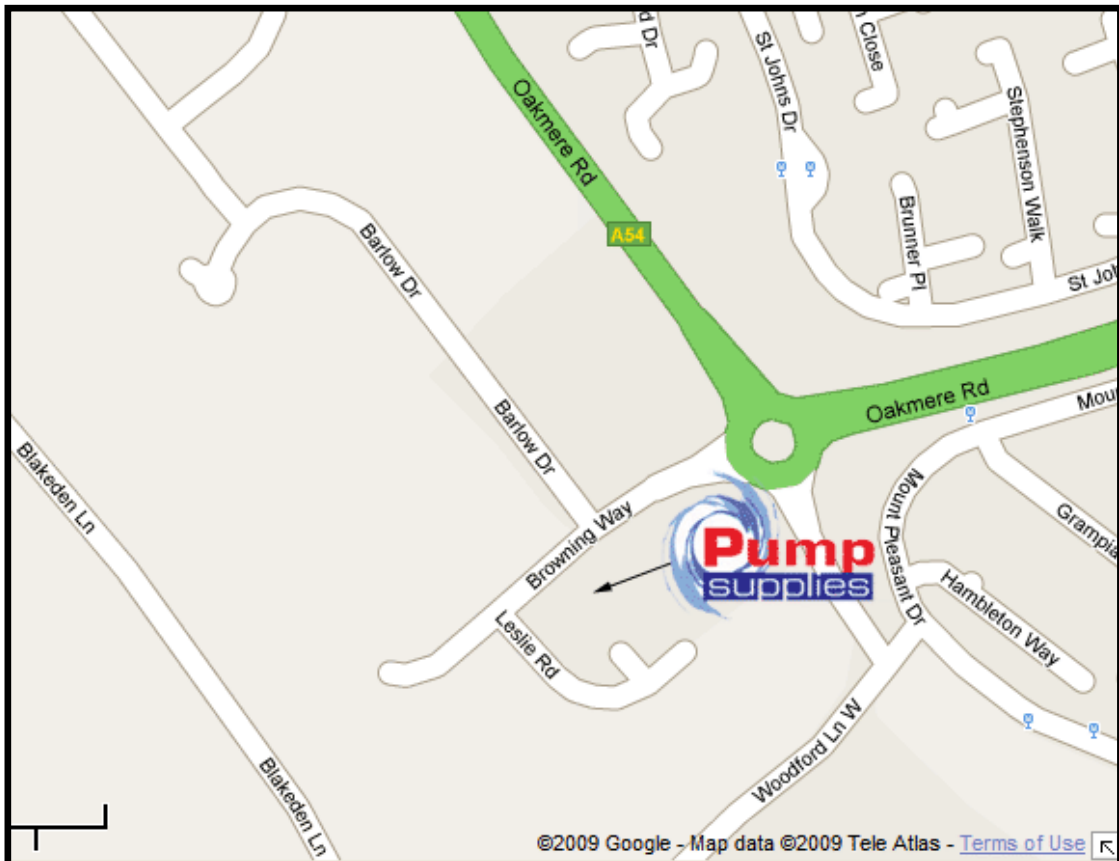

OPENING HOURS

**Monday – Friday
0800 – 1800**

**Saturday
0800 - 1200**